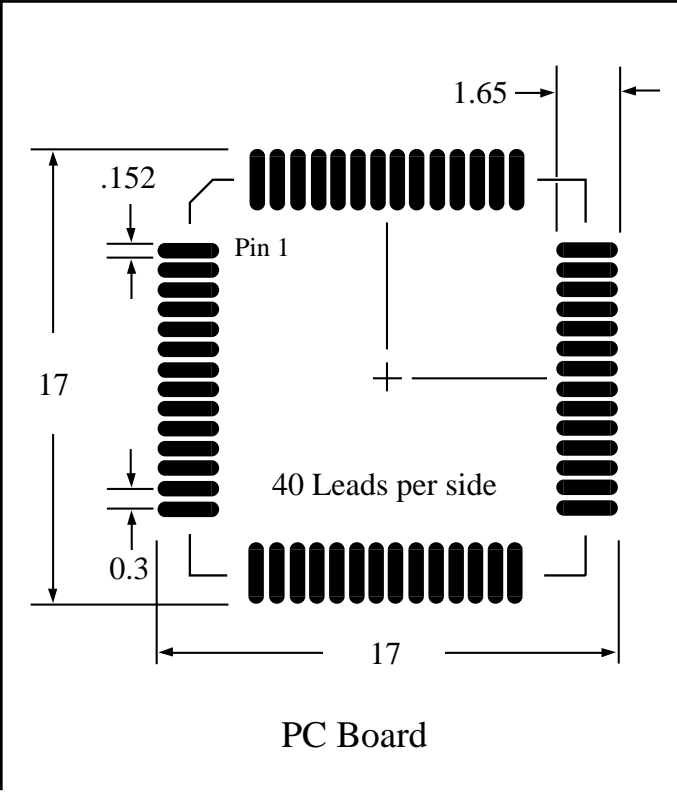

Part # **LQFP168T11.8-2.0**
 Leads **168** Pitch **0.3mm**
 Body Size **14mmSQ**

Dwg LQ168P3.pdf

Tel 1-714-898-3830

info@toplinedummy.com

Dimensions = mm