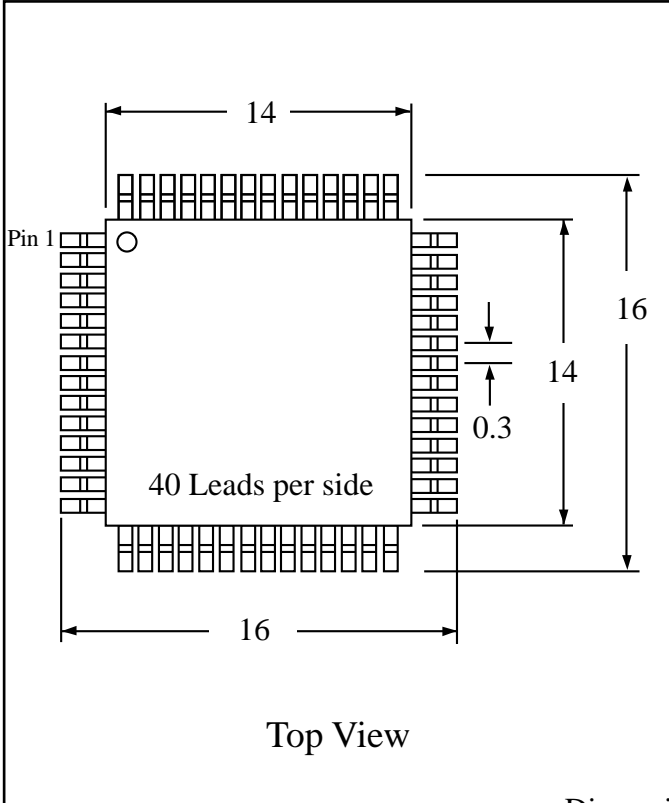

Part # **LQFP168T11.8-2.0**
 Leads **168** Pitch **0.3mm**
 Body Size **14mmSQ**

Dwg LQ168P3.pdf

Tel 1-714-898-3830

info@toplinedummy.com

Dimensions = mm