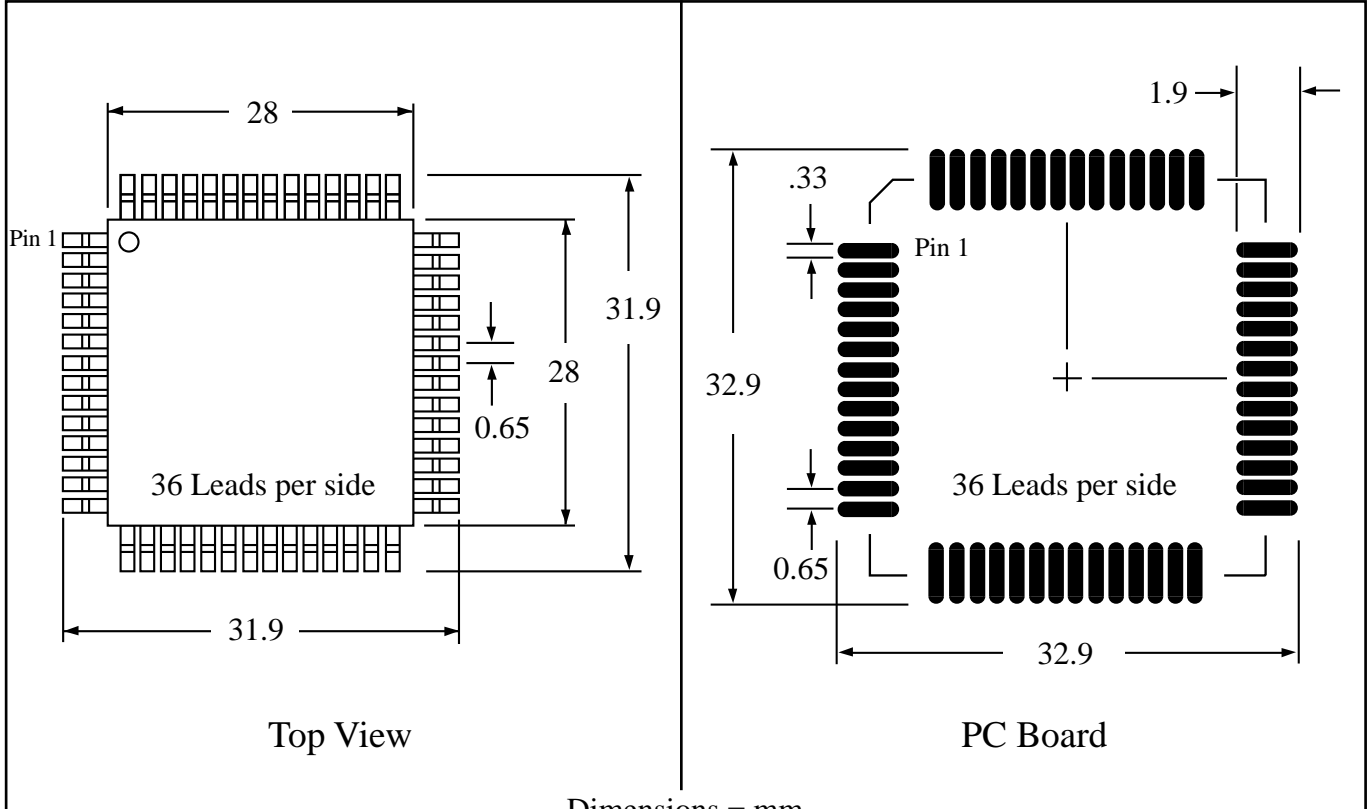

Part # **QFP144T25-3.9**
 Leads **144** Pitch **0.65mm**
 Body Size **28mmSQ**

TopLine™
 Tel 1-714-898-3830
 info@toplinedummy.com

Dwg Q144P639.pdf

Dimensions = mm