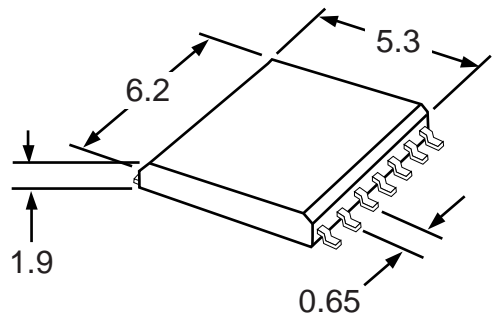

Part # **SSOP16M25**
 Leads **16** Pitch **0.65mm**
 Body Size **5.3mm**

TopLineTM
 Tel 1-714-898-3830
 info@topline.tv

Top View

PC Board

Dimensions = mm

Quick View

Side View Detail