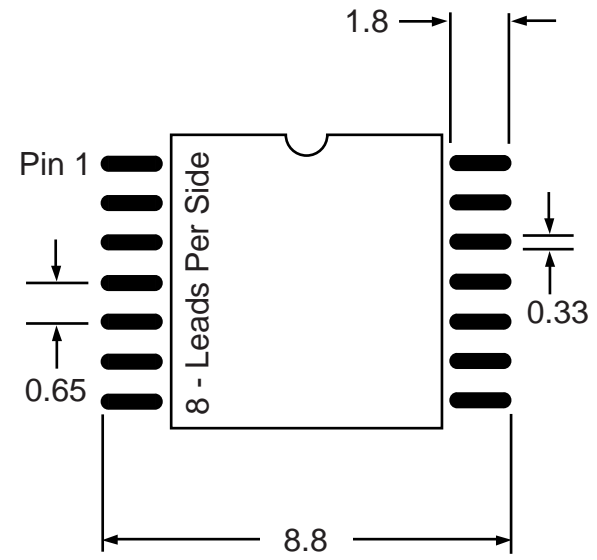

Part # **SSOP16M25**
 Leads **16** Pitch **0.65mm**
 Body Size **5.3mm**

TopLineTM
 Tel 1-714-898-3830
 info@topline.tv

Top View

PC Board

Dimensions = mm

Quick View

Side View Detail