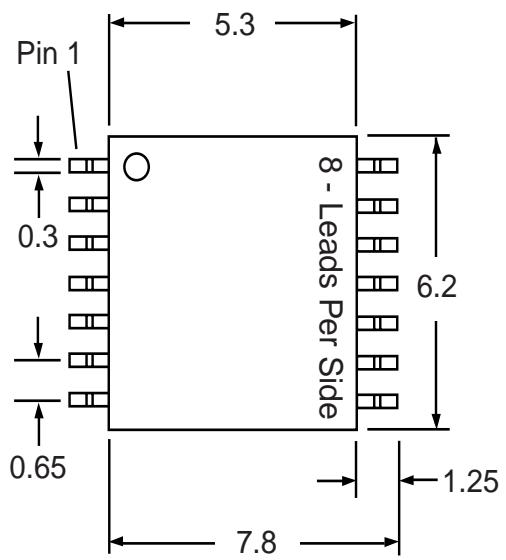

Part # **SSOP16M25**
 Leads **16** Pitch **0.65mm**
 Body Size **5.3mm**

TopLineTM
 Tel 1-714-898-3830
 info@topline.tv

Top View

PC Board

Dimensions = mm

Quick View

Side View Detail