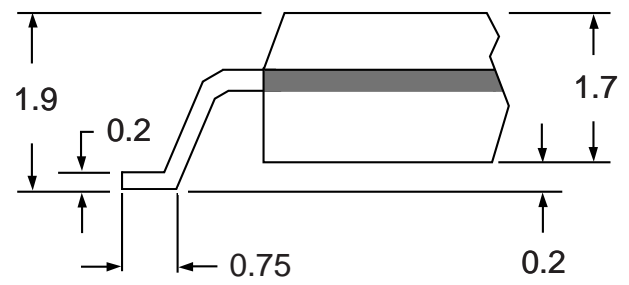

Part # **SSOP16M25**
 Leads **16** Pitch **0.65mm**
 Body Size **5.3mm**

TopLineTM
 Tel 1-714-898-3830
 info@topline.tv

Top View

PC Board

Dimensions = mm

Quick View

Side View Detail