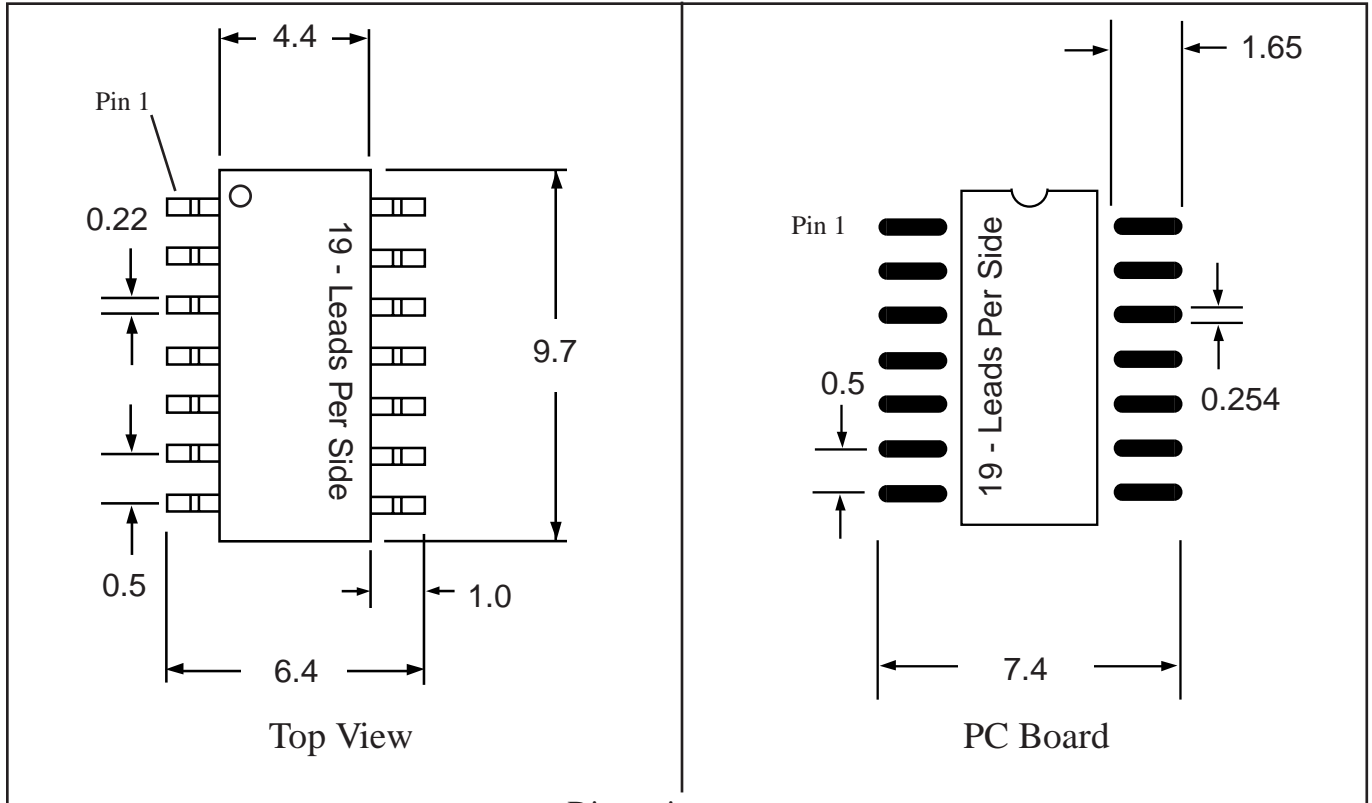

Part # **TSSOP38M19.7**
 Leads **38** Pitch **0.5mm**
 Body Size (Width) **4.4mm**

TopLine™
 Tel 1-714-898-3830
 info@topline.tv

Dimensions = mm